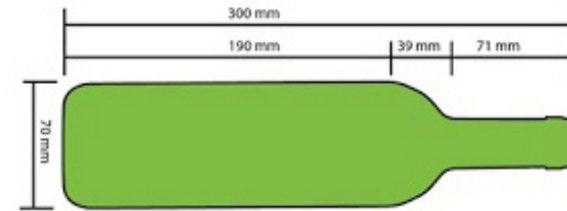

BOTTLE LOADING PLAN

DUNAVOX

DAU-32.78

Standard 750mL Bordeaux bottle