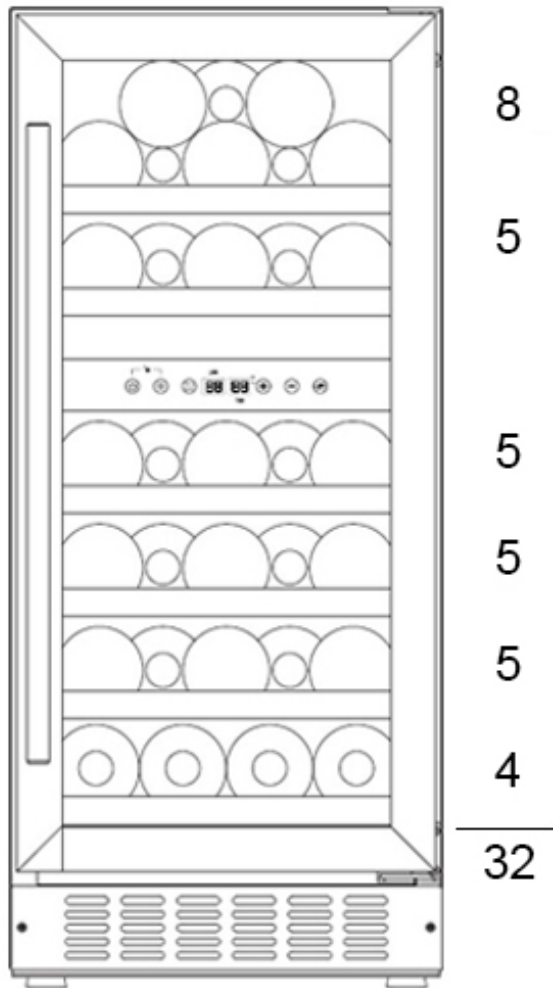

BOTTLE LOADING PLAN

DUNAVOX

DAU-32.78

Standard 750mL Bordeaux bottle