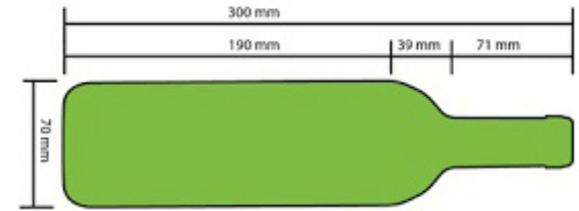

# BOTTLE LOADING PLAN

## DUNAVOX

DAU-52.146

Standard 750mL Bordeaux bottle

14

8

8

8

8