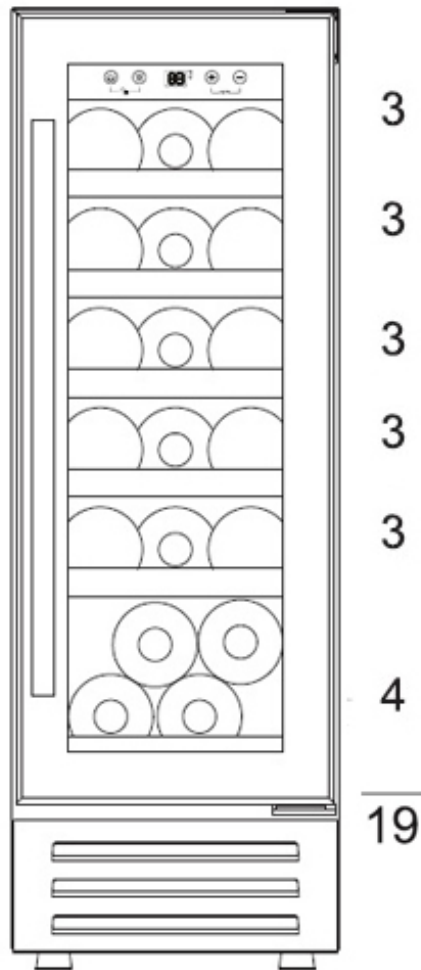

BOTTLE LOADING PLAN

DUNAVOX

DAU-19.58

Standard 750mL Bordeaux bottle