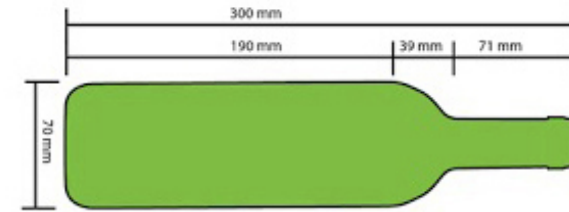

BOTTLE LOADING PLAN

DUNAVOX

DAU-19.58

Standard 750mL Bordeaux bottle