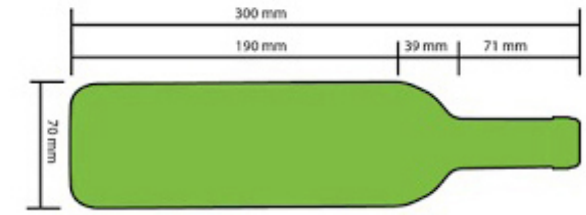

# BOTTLE LOADING PLAN

**DUNAVOX**  
DAU-45.125

Standard 750mL Bordeaux bottle