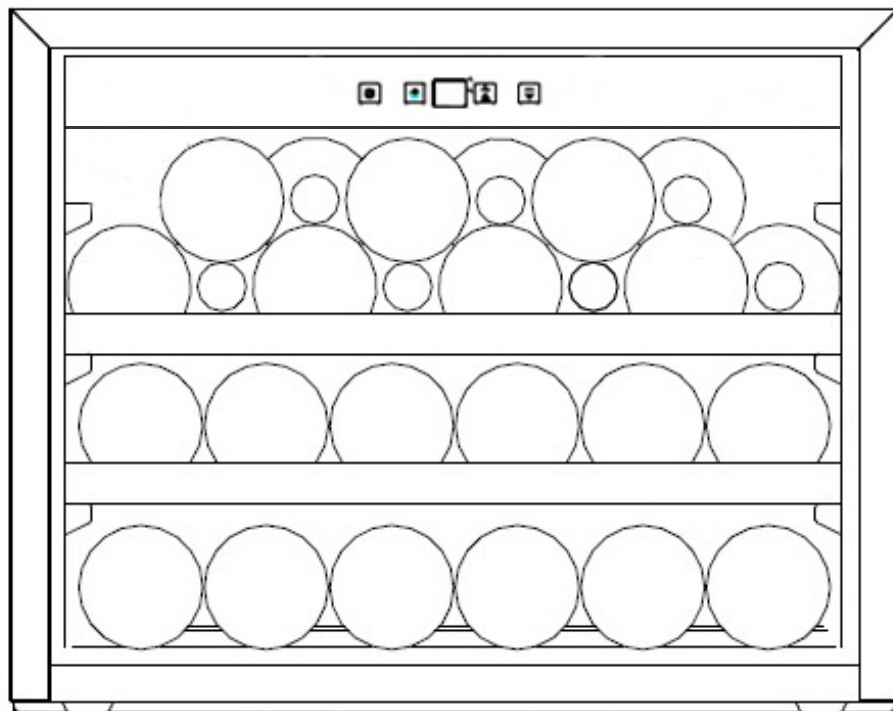

BOTTLE LOADING PLAN

DUNAVOX

DAB-26.60

Standard 750mL Bordeaux bottle

14

6

6

26