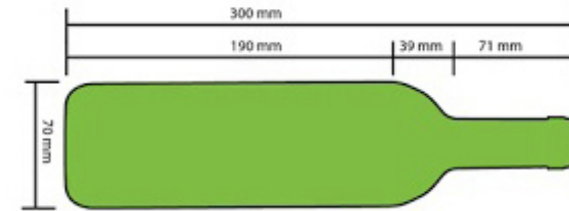

BOTTLE LOADING PLAN

DUNAVOX

DAB-26.60

Standard 750mL Bordeaux bottle

14

6

6

26