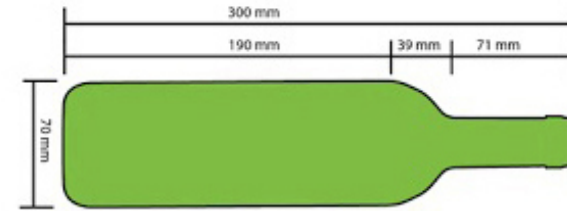

BOTTLE LOADING PLAN

DUNAVOX

DX-28.88

Standard 750mL Bordeaux bottle