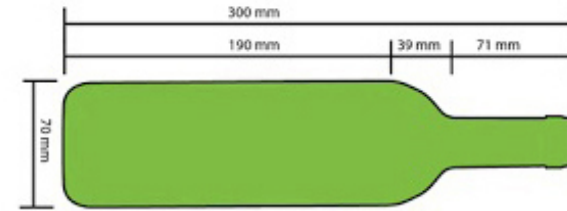

BOTTLE LOADING PLAN

DUNAVOX

DAT-6.16

Standard 750mL Bordeaux bottle