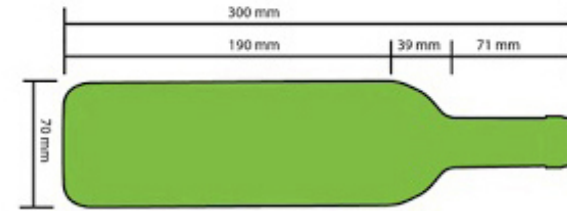

BOTTLE LOADING PLAN

DUNAVOX

DX-7.20

Standard 750mL Bordeaux bottle