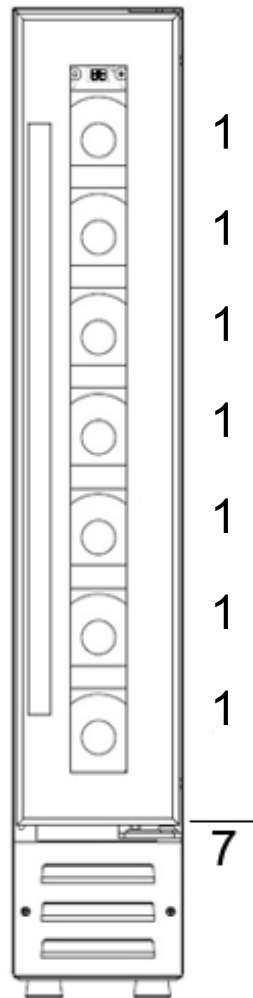

BOTTLE LOADING PLAN

DUNAVOX

DX-7.20

Standard 750mL Bordeaux bottle