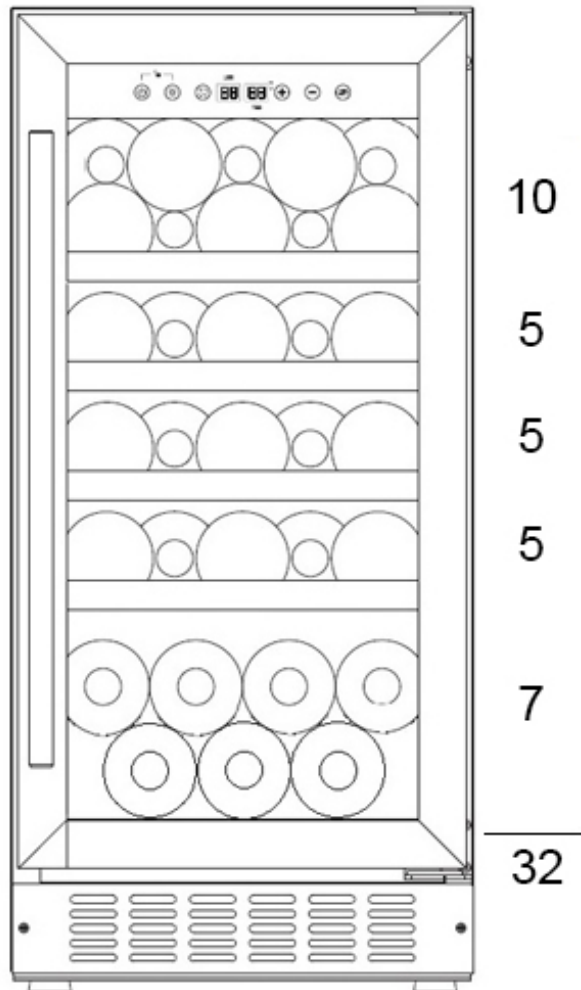

BOTTLE LOADING PLAN

DUNAVOX

DAU-32.81

Standard 750mL Bordeaux bottle