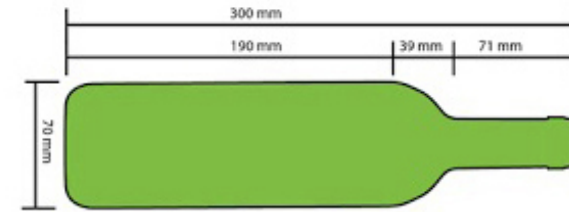

BOTTLE LOADING PLAN

DUNAVOX

DAU-32.81

Standard 750mL Bordeaux bottle