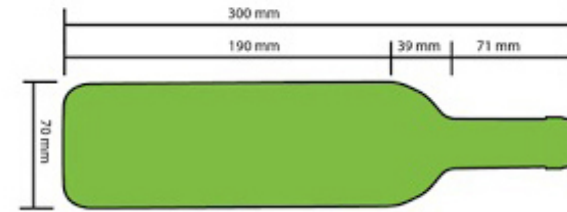

# BOTTLE LOADING PLAN

### DX-57.146

Standard 750mL Bordeaux bottle

16

6

8

8

8

11