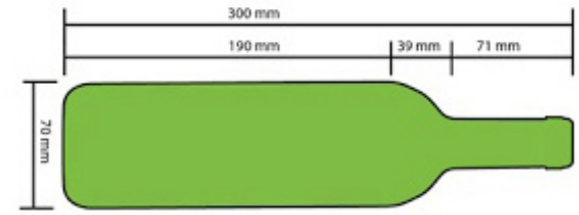

BOTTLE LOADING PLAN

DUNAVOX

DAU-46.146

Standard 750mL Bordeaux bottle

8
8
8
8
8
6
46