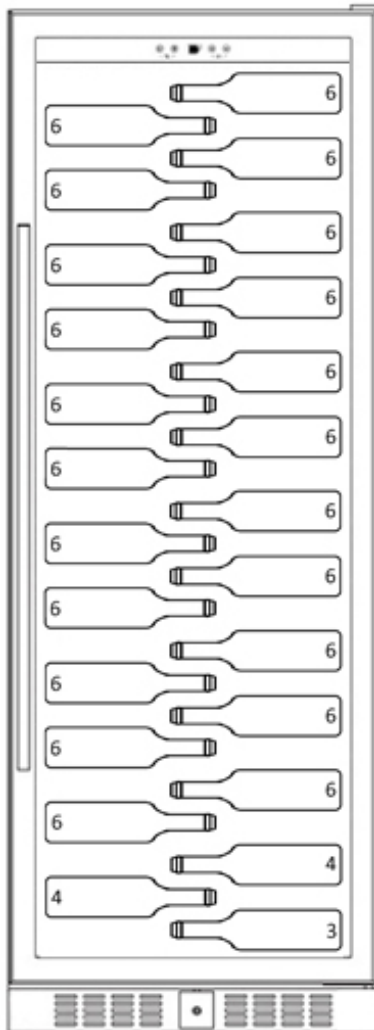

BOTTLE LOADING PLAN

DUNAVOX

DX-143.468

Standard 750mL Bordeaux bottle