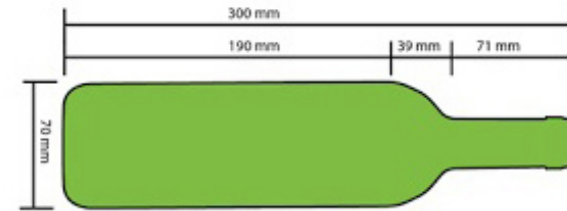

BOTTLE LOADING PLAN

DUNAVOX

DX-143.468

Standard 750mL Bordeaux bottle