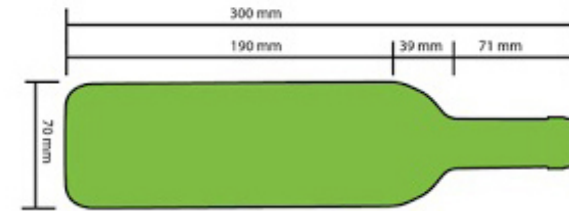

# BOTTLE LOADING PLAN

## DUNAVOX

DX-170.490

Standard 750mL Bordeaux bottle