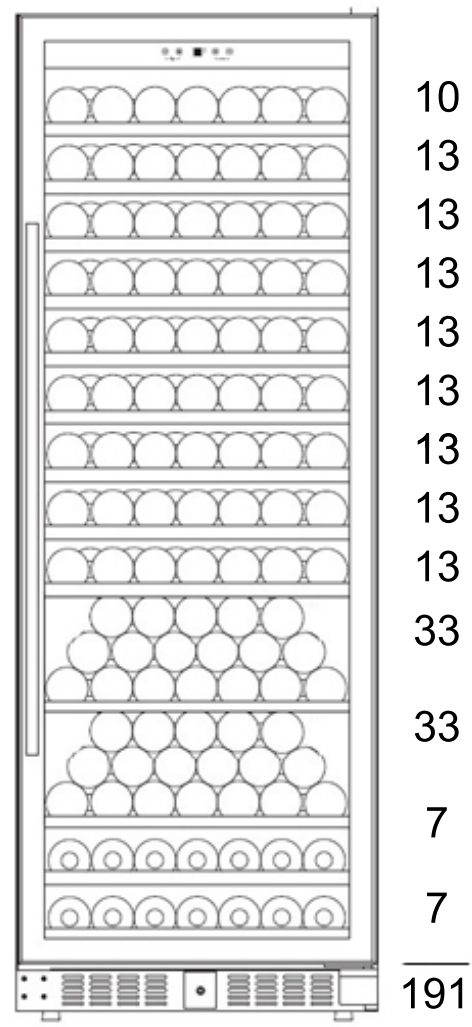

BOTTLE LOADING PLAN

DUNAVOX

DX-194.490

Standard 750mL Bordeaux bottle