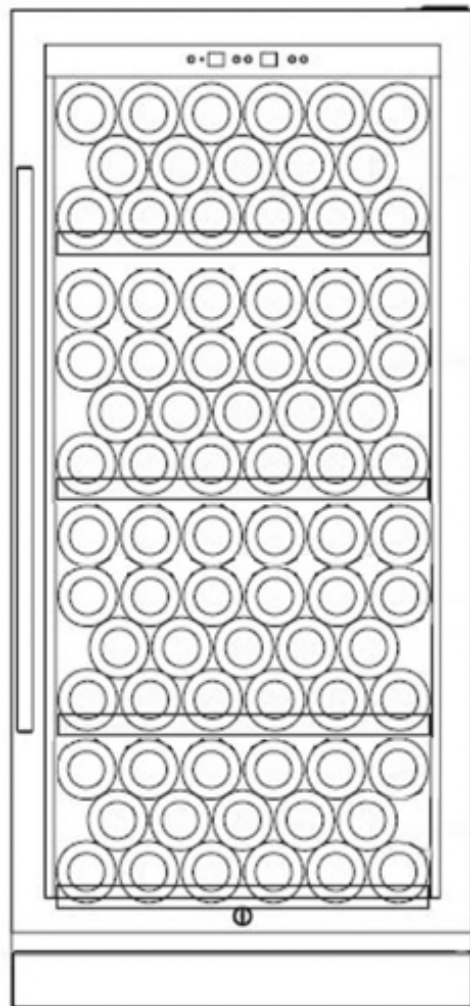

BOTTLE LOADING PLAN

DUNAVOX

DX-80.188

17

23

23

17

80

Standard 750mL Bordeaux bottle