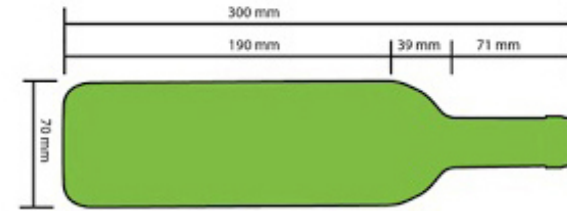

BOTTLE LOADING PLAN

DUNAVOX

DX-80.188

17

23

23

17

80

Standard 750mL Bordeaux bottle