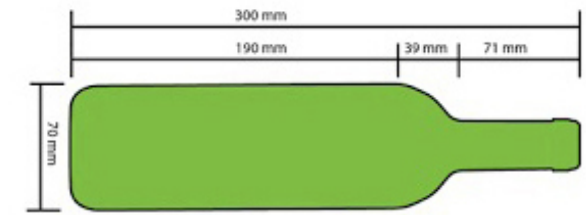

# BOTTLE LOADING PLAN

### DX-107.229K

Standard 750mL Bordeaux bottle