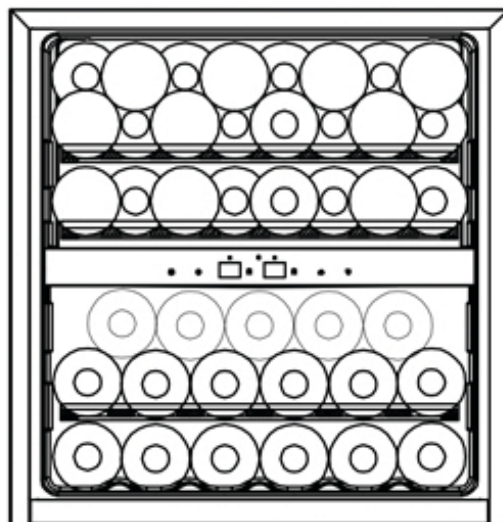

BOTTLE LOADING PLAN

DUNAVOX

DAB-41.38D

Standard 750mL Bordeaux bottle

16

8

11

6