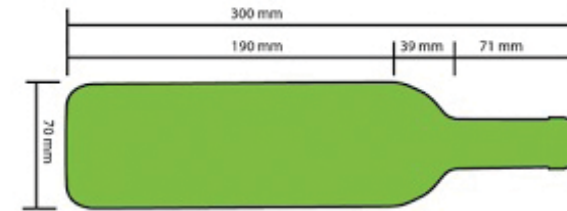

BOTTLE LOADING PLAN

DUNAVOX

DAB-41.38D

Standard 750mL Bordeaux bottle

16

8

11

6