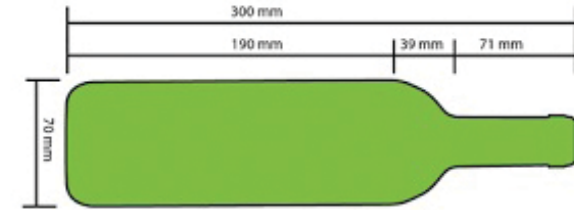

BOTTLE LOADING PLAN

DUNAVOX

DX-74.230D

Standard 750mL Bordeaux bottle

7
7
7
7
7
7
7
7
7
6
6
6

74