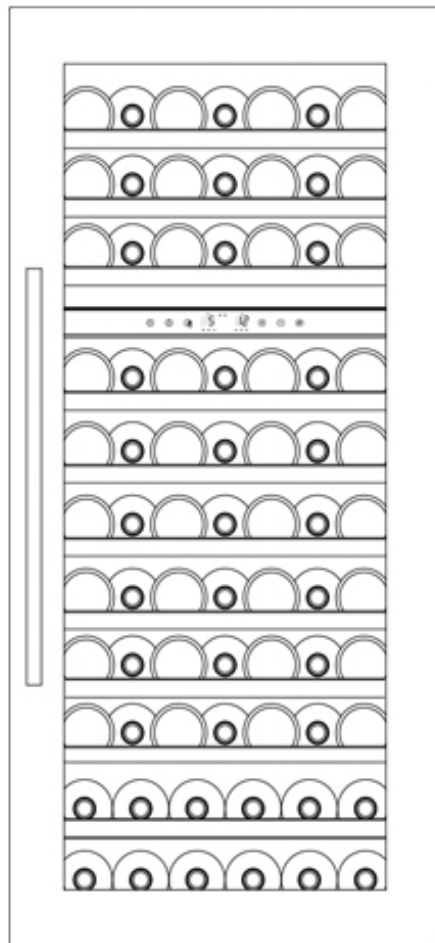

BOTTLE LOADING PLAN

DUNAVOX

DX-74.230D

Standard 750mL Bordeaux bottle

7
7
7
7
7
7
7
7
7
6
6
6

74