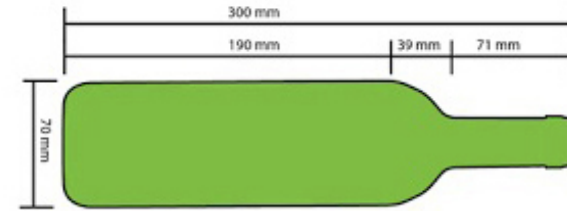

BOTTLE LOADING PLAN

DUNAVOX

DX-17.58

Standard 750mL Bordeaux bottle