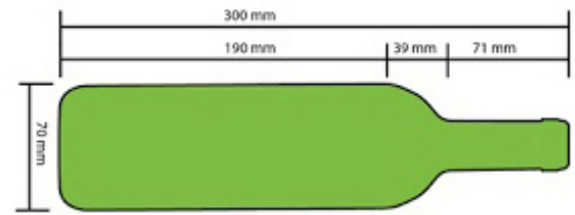

BOTTLE LOADING PLAN

DUNAVOX

DAB-49.116

Standard 750mL Bordeaux bottle